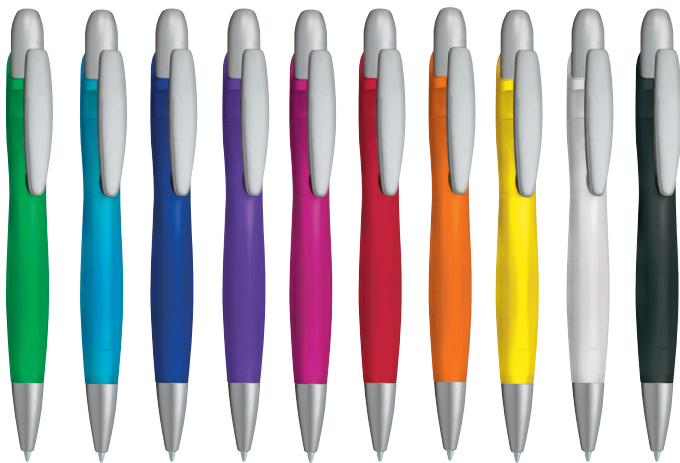

14

15

19

(mi)**(bi)****(c)**

Serbatoio in ABS
trasparente colorato
Particolari in ottone cromato
Refill tipo parker
o micromina 0,5

5 0 3 / c
V E N U S

*Barrel in transparent
coloured ABS
Chromed details
Type parker Refill
or mechanical pencil 0,5*

Retractable ballpoint pen or mechanical pencil 0,5

Material: ABS, Metal

Ink: blue (black on request)

Packing: 1.000 pieces

Minimum quantity for special

colour: 10.000 pieces

V E N U S