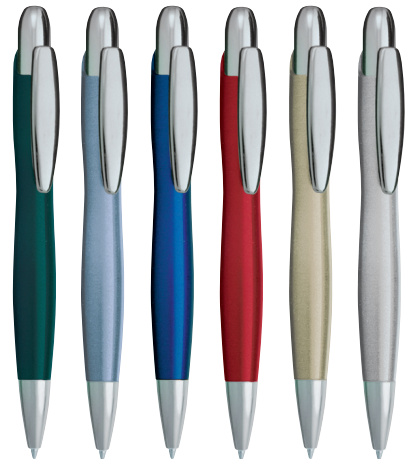

21

25

22

23

24

26

- **mi** Serbatoio in ABS verniciato metallizzato
- **bi** Particolari in ottone cromato
- **c** Refill tipo parker o micromina 0,5
- **c** *Barrel in metallic painted ABS*
  Chromed details
  Type parker Refill
  or mechanical pencil 0,5

5 0 5 / c
V E N U S