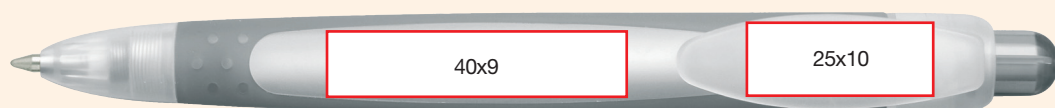

scala 1:1

scala 1:1

11 05 12 16 13 08 14

Serbatoio in ABS trasparente  
frost colorato  
Punta e clip in ABS  
verniciato silver  
Grip e copripulsante in TPE  
ed ABS trasparente nero  
Refill jumbo

*Barrel in transparent frost  
coloured ABS  
Silver painted ABS point and clip  
Grip and push button  
in transparent black TPE and ABS  
Jumbo Refill*

**4** **3** **8**  
**S** **U** **R** **F**