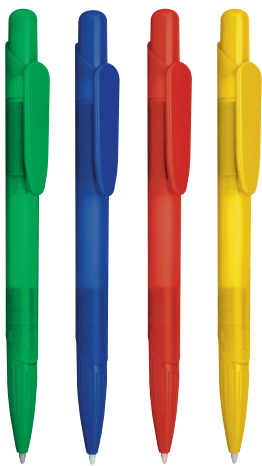

scala 1:1

scala 1:1

31 32 33 39

serbatoio in ABS colorato gomma  
Particolari in ABS bianco  
Refill X 20

*Barrel in coloured rubber ABS  
Details in white ABS  
X 20 Refill*

**2 6 2**  
**R I O**

11 12 13 14

scala 1:1

bi

Serbatoio in ABS trasparente  
colorato gomma  
Particolari in ABS verniciato silver  
Refill jumbo

*Barrel in transparent coloured  
rubber ABS  
Details in silver painted ABS  
Jumbo Refill*