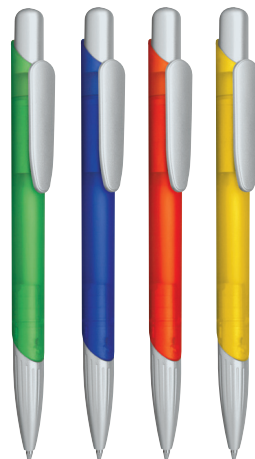

**2 6 8**  
**R I O**

Serbatoio in ABS trasparente  
colorato gomma  
Particolari in ABS colorato  
Refill jumbo

*Barrel in transparent coloured  
rubber ABS  
Details in coloured ABS  
Jumbo Refill*

scala 1:1

scala 1:1

bi

Serbatoio in ABS trasparente  
colorato gomma  
Particolari in ABS verniciato silver  
Refill jumbo

*Barrel in transparent coloured  
rubber ABS  
Details in silver painted ABS  
Jumbo Refill*