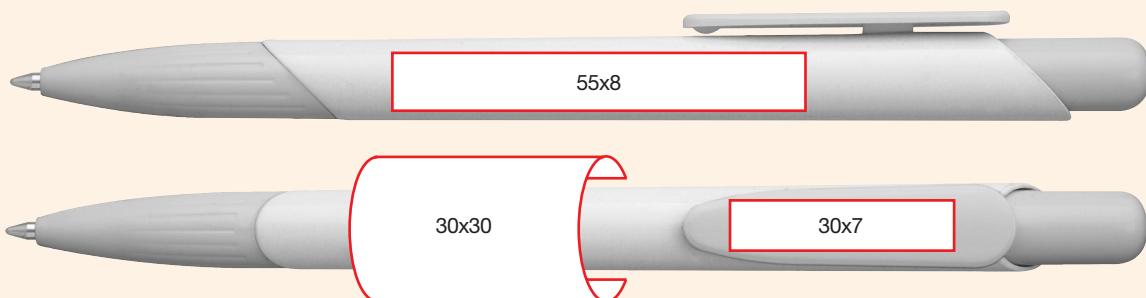

scheda

Penna sfera a scatto
Materiale: ABS
Inchiostro: blu (nero a richiesta)
Imballi: 1.000 pezzi
**Quantità minima per colore
speciale:** 20.000 pezzi

*Retractable ballpoint pen
Material: ABS
Ink: blue (black on request)
Packing: 1.000 pieces
**Minimum quantity for special
colour:** 20.000 pieces*

R I O