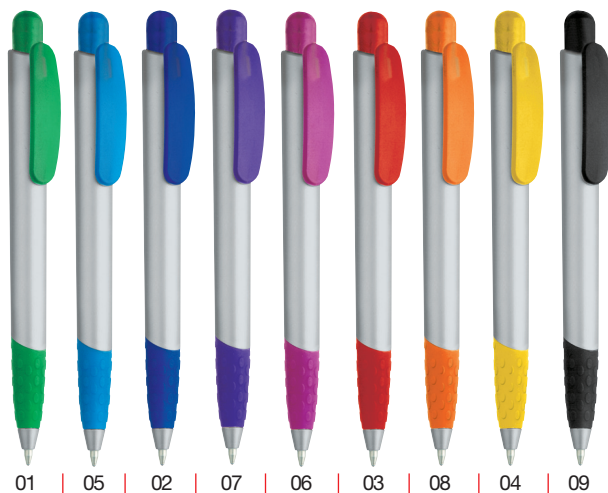

scala 1:1

01 05 02 07 06 03 08 04 09

bi Serbatoio in ABS verniciato silver
Grip, clip e copripulsante in TPE
ed ABS trasparente colorato
Refill jumbo

*Barrel in silver painted ABS
Grip, clip and push button
in transparent coloured
TPE and ABS
Jumbo Refill*

4 8 5
P R E S S