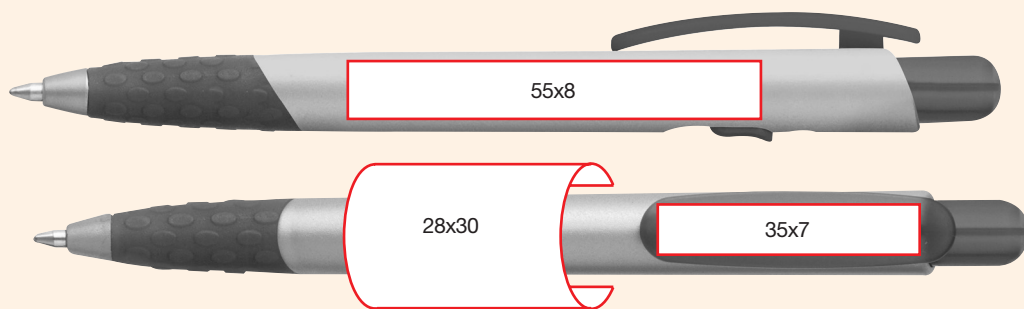

scheda

Penna sfera a scatto
Materiale: ABS, TPE
Inchiostro: blu (nero a richiesta)
Imballi: 1.000 pezzi
Quantità minima per colore speciale: 20.000 pezzi

*Retractable ballpoint pen
Material: ABS, TPE
Ink: blue (black on request)
Packing: 1.000 pieces
Minimum quantity for special colour: 20.000 pieces*

P R E S S