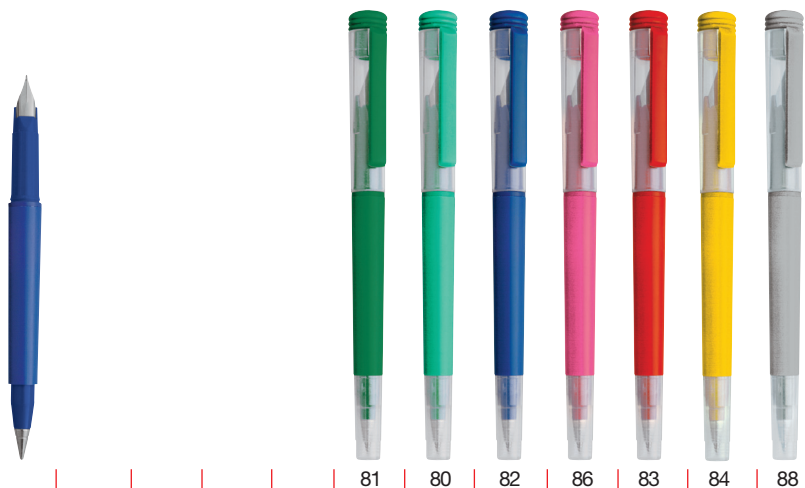

**st** Serbatoio e cappuccio  
in ABS trasparente  
Particolari in ABS colorato  
Pennino in acciaio

*Barrel and cap in transparent ABS  
Details in coloured ABS  
Iron Nib*

**1 7 3**  
**S T I L O**

scala 1:1

**1 7 0**  
**POP - STILO**

**bi** Serbatoio e cappuccio  
in ABS bianco  
**POP** Particolari in ABS colorato  
Pennino in acciaio  
o Refill X 20

**st** **STILO** *Barrel and cap  
in white ABS  
Details in coloured ABS  
Iron Nib or  
X 20 Refill*

**1 7 7**  
**B I S**

**bi + st** Serbatoio e cappuccio  
in ABS bianco  
Particolari in ABS colorato  
Pennino in acciaio  
e Refill mini

*Barrel and cap in white ABS  
Details in coloured ABS  
Iron Nib and mini Refill*

scala 1:1

scala 1:1

scala 1:1

**bi + st**

Serbatoio, top e clip  
in ABS colorato  
Cappucci in ABS trasparente  
Pennino in acciaio e Refill mini

*Barrel, top and clip  
in coloured ABS  
Caps in transparent ABS  
Iron Nib and mini Refill*