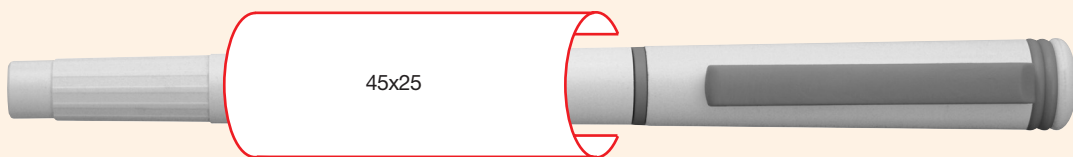

POP - STILO

B I S

JOLLY STILO