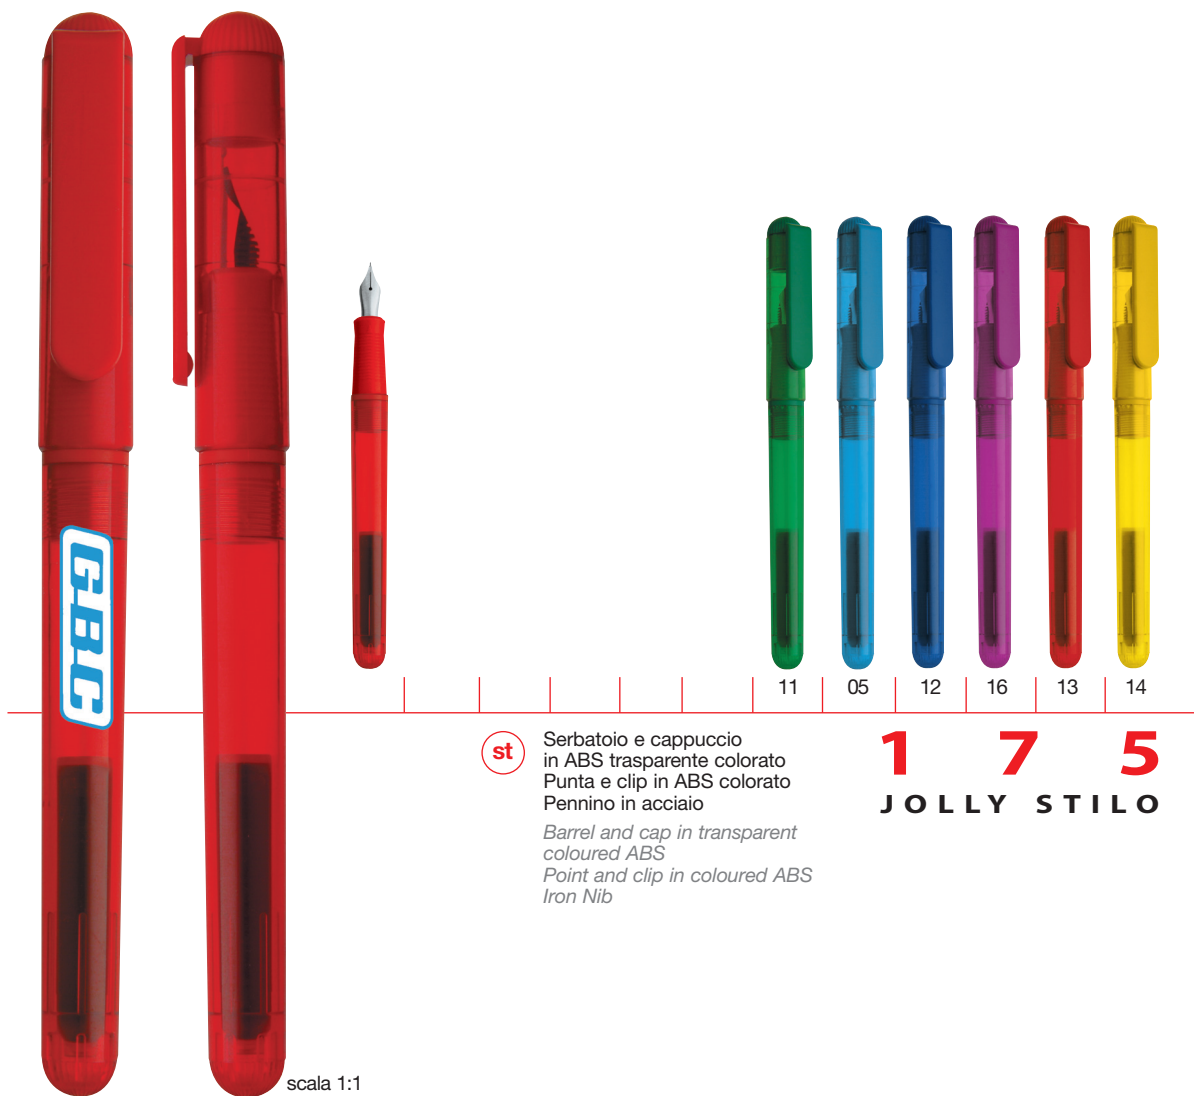

POP - STILO

B I S

JOLLY STILO