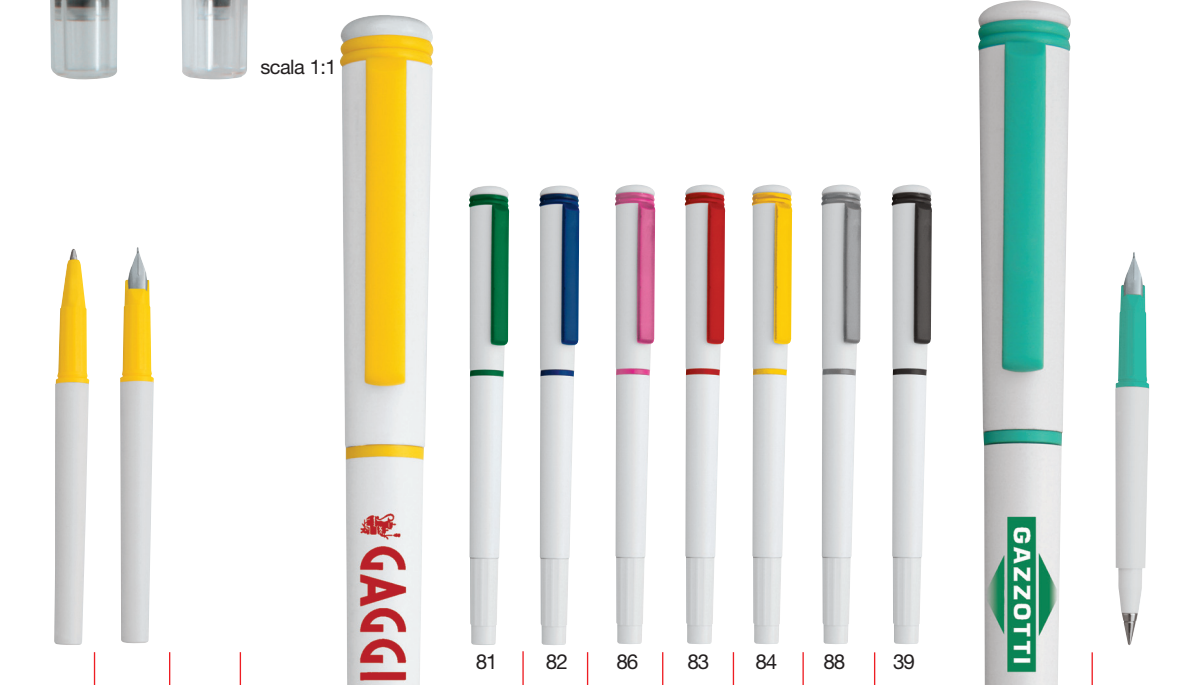

**st** Serbatoio e cappuccio  
in ABS trasparente  
Particolari in ABS colorato  
Pennino in acciaio

*Barrel and cap in transparent ABS  
Details in coloured ABS  
Iron Nib*

**1 7 3**  
**S T I L O**

scala 1:1

**1 7 0**  
**POP - STILO**

**bi** Serbatoio e cappuccio  
in ABS bianco  
**POP** Particolari in ABS colorato  
Pennino in acciaio  
o Refill X 20

**st** **STILO** *Barrel and cap  
in white ABS  
Details in coloured ABS  
Iron Nib or  
X 20 Refill*

**1 7 7**  
**B I S**

**bi + st** Serbatoio e cappuccio  
in ABS bianco  
Particolari in ABS colorato  
Pennino in acciaio  
e Refill mini

*Barrel and cap in white ABS  
Details in coloured ABS  
Iron Nib and mini Refill*

scala 1:1

scala 1:1

scala 1:1

**bi + st**

Serbatoio, top e clip  
in ABS colorato  
Cappucci in ABS trasparente  
Pennino in acciaio e Refill mini

*Barrel, top and clip  
in coloured ABS  
Caps in transparent ABS  
Iron Nib and mini Refill*