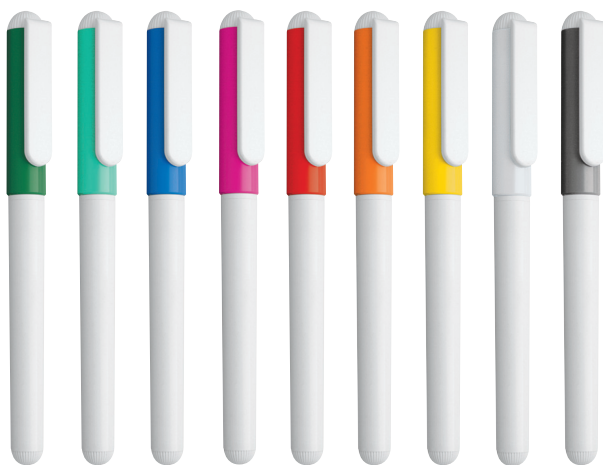

**st** Serbatoio e cappuccio  
in ABS trasparente  
Particolari in ABS colorato  
Pennino in acciaio

*Barrel and cap in transparent ABS  
Details in coloured ABS  
Iron Nib*

**1 7 3**  
**S T I L O**

scala 1:1

**1 7 7**  
**B I S**

**bi + st** Serbatoio e cappuccio  
in ABS bianco  
Particolari in ABS colorato  
Pennino in acciaio  
e Refill mini

*Barrel and cap in white ABS  
Details in coloured ABS  
Iron Nib and mini Refill*

scala 1:1

scala 1:1

scala 1:1

**bi + st**

Serbatoio, top e clip  
in ABS colorato  
Cappucci in ABS trasparente  
Pennino in acciaio e Refill mini

*Barrel, top and clip  
in coloured ABS  
Caps in transparent ABS  
Iron Nib and mini Refill*

**1  
B****7  
I****8  
S**

81 80 82 86 83 38 84 35 89

**1 7 4  
JOLLY STILO****bi**

Serbatoio, punta e clip  
in ABS bianco  
Cappuccio in ABS colorato  
Pennino in acciaio o Refill X 20

**st**

*Barrel, point and clip in white ABS  
Cap in coloured ABS  
Iron Nib or X 20 Refill*