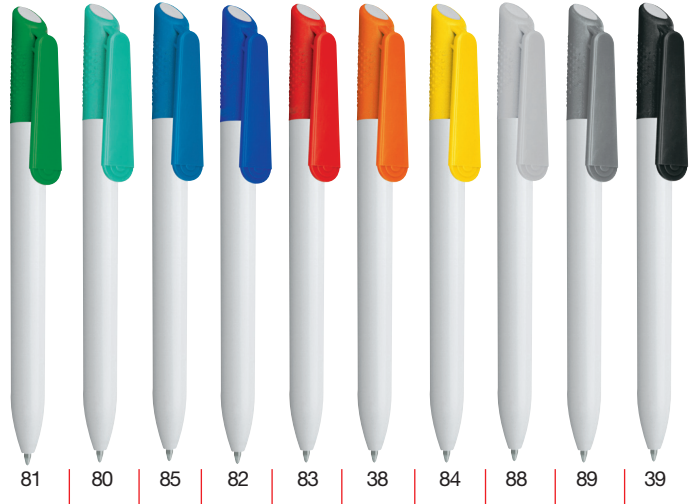

scala 1:1

81 80 85 82 83 38 84 88 89 39

Serbatoio e top in ABS bianco
Clip in ABS colorato
Refill X 20

Barrel and top in white ABS
Clip in coloured ABS
X 20 Refill

3 3 0
F U N N Y

11 12 13 14

3 3 6
F U N N Y

Serbatoio e top in ABS bianco
Clip in ABS trasparente colorato
Refill X 20

Barrel and top in white ABS
Clip in transparent coloured ABS
X 20 Refill

scala 1:1

scala 1:1

11

12

13

14

35

39

3 3 2
F U N N Y

bi Serbatoio e clip in ABS bianco
Top in ABS colorato
Refill X 20

*Barrel and clip in white ABS
Top in coloured ABS
X 20 Refill*

scala 1:1

scheda

Penna sfera a scatto
girevole
Materiale: ABS
Inchiostro: blu (nero a richiesta)
Imballi: 2.000 pezzi
**Quantità minima per colore
speciale:** 20.000 pezzi

*Retractable ballpoint pen
twist action*
Material: ABS
Ink: blue (black on request)
Packing: 2.000 pieces
**Minimum quantity for special
colour:** 20.000 pieces

F U N N Y