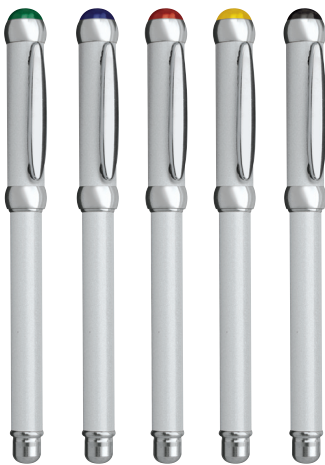

scala 1:1

51

52

53

59

- (bi)** Serbatoio e cappuccio in ottone verniciato lucido
Particolari ABS
- (st)** Particolari metallici cromati (Silver o dorati a richiesta)
- (ro)** Refill tipo parker, roller o stilografica con pennino in iridio
- (c)** Barrel and cap painted in bright colours
ABS details
- (d)** Chromed metal details
(Mat silver or golden on request)
- (s)** Type parker Refill, rollerball or fountain pen with iridium point

3**C****5****L****0****U****B****B**

75

**3****C****5****L****1****U****B**

- (bi)** Serbatoio e cappuccio nikel
Particolari ABS nero
Particolari metallici cromati (Silver o dorati a richiesta)
- (st)** Refill tipo parker, roller o stilografica con pennino in iridio
- (ro)** Barrel and cap nikel
Black ABS details
- (c)** Chromed metal details
(Mat silver or golden on request)
- (d)** Type parker Refill, rollerball or fountain pen with iridium point
- (s)**

scala 1:1

scala 1:1

51

52

53

59

- bi** Serbatoio e cappuccio in ottone verniciato gomma
- st** Particolari ABS
- ro** Particolari metallici cromati (Silver o dorati a richiesta)
- c** Refill tipo parker, roller o stilografica con pennino in iridio
- c** Barrel and cap painted in rubber colours
- d** ABS details
- d** Chromed metal details (Mat silver or golden on request)
- s** Type parker Refill, rollerball or fountain pen with iridium point

3**C****5****L****2****U****B**

31

32

33

34

39

**3****C****5****L****5****U****B**

- bi** Serbatoio e cappuccio verniciati argento
- st** Particolari ABS colorato
- st** Particolari metallici cromati (Silver o dorati a richiesta)
- ro** Refill tipo parker, roller o stilografica con pennino in iridio
- c** Barrel and cap painted in metallic silver
- c** Coloured ABS details
- d** Chromed metal details (Mat silver or golden on request)
- s** Type parker Refill, rollerball or fountain pen with iridium point