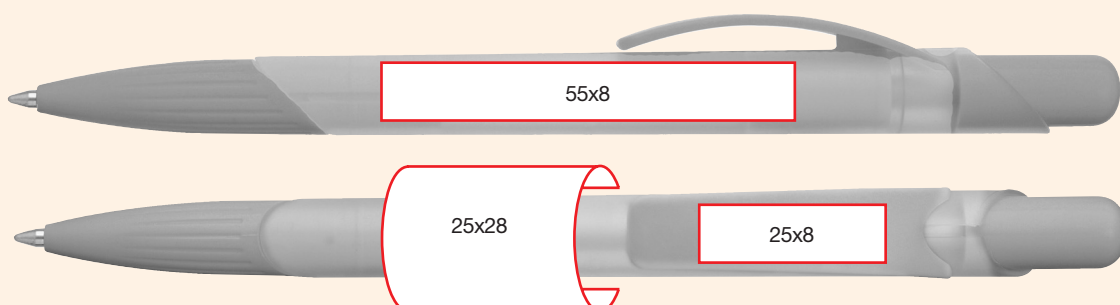

55x8

25x28

25x8

scheda

Penna sfera a scatto
Materiale: ABS
Inchiostro: blu (nero a richiesta)
Imballi: 1.000 pezzi
**Quantità minima per colore
speciale:** 20.000 pezzi

*Retractable ballpoint pen
Material: ABS
Ink: blue (black on request)
Packing: 1.000 pieces
**Minimum quantity for special
colour:** 20.000 pieces*

B

I

G