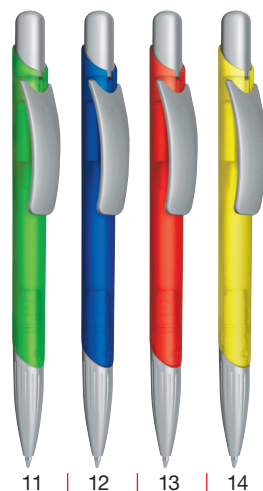

8

G

Serbatoio in ABS trasparente
colorato gomma
Particolari in ABS colorato
Refill jumbo

*Barrel in transparent coloured
rubber ABS
Details in coloured ABS
Jumbo Refill*

scala 1:1

scala 1:1

11

12